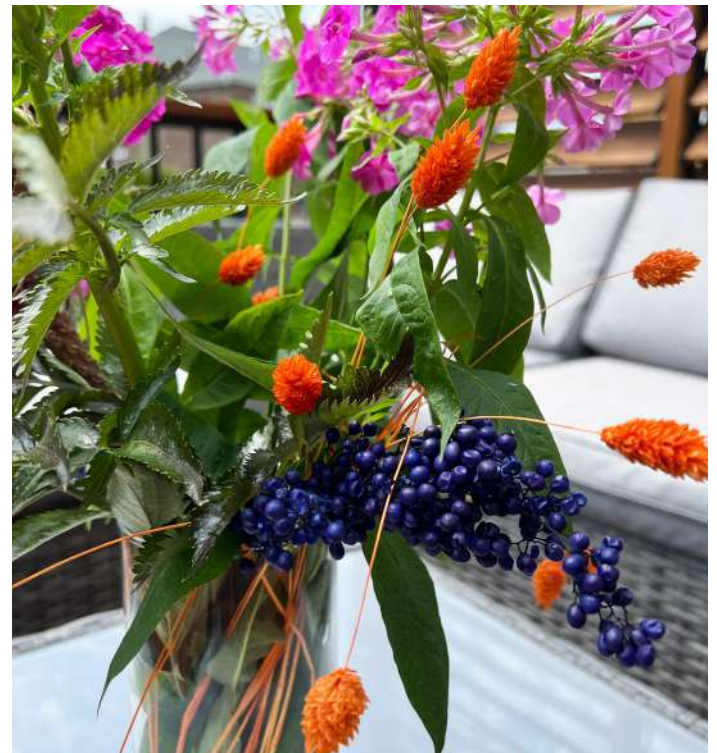

SUMMER
GARDEN

CERAMIC TERRARIUMS

Make all your designs more beautiful with our ceramic Terrariums.

INTENSE RED

A vibrancy of dried Pampas Premium Grass.

EUCALYPTUS PRESERVED BLUE POPULUS

Minimalist Arrangement

NATURE ESCAPE

A Delicate Arrangement with Pampas

I LOVE PURPLE

A Bright Combination with Dried Proteas and Banksias Tinted

GOLDEN SHINE

A Bright Arrangement with Dried Yellow Solidagos