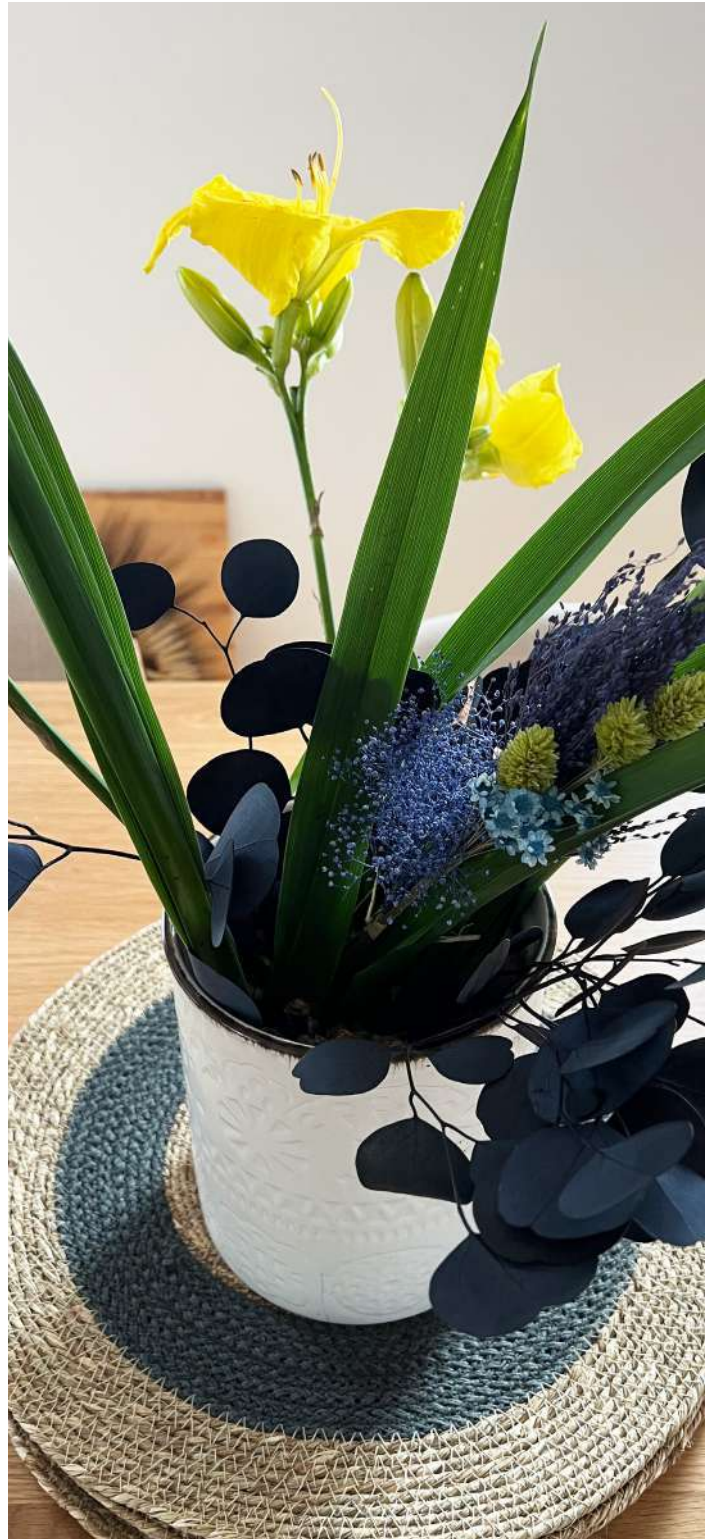

SUMMER
GARDEN

CERAMIC TERRARIUMS

Make all your designs more beautiful with our ceramic Terrariums.

INTENSE RED

A vibrancy of dried Pampas Premium Grass.

EUCALYPTUS PRESERVED BLUE POPULUS

Minimalist Arrangement

NATURE ESCAPE

A Delicate Arrangement with Pampas

I LOVE PURPLE

A Bright Combination with Dried Proteas and Banksias Tinted

GOLDEN SHINE

A Bright Arrangement with Dried Yellow Solidagos