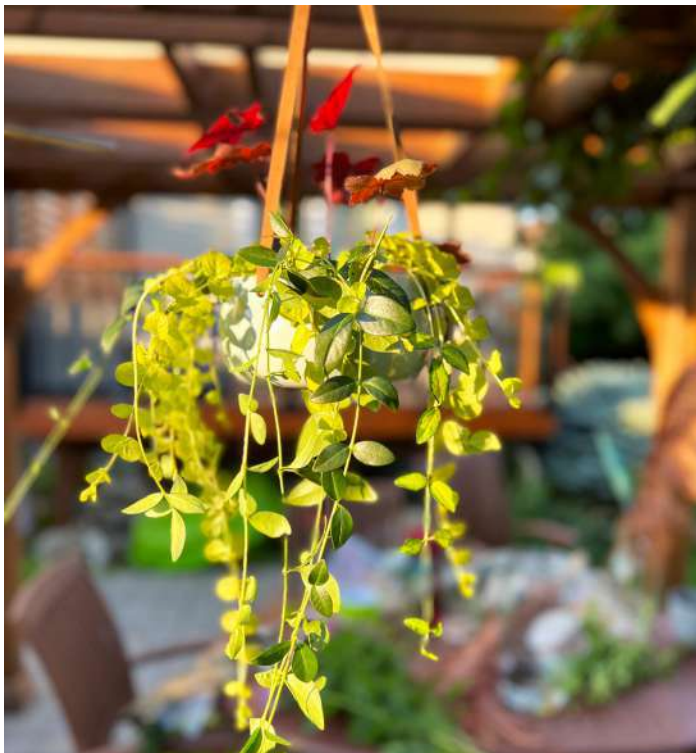

SUMMER
GARDEN

CERAMIC TERRARIUMS

Make all your designs more beautiful with our ceramic Terrariums.

INTENSE RED

A vibrancy of dried Pampas Premium Grass.

EUCALYPTUS PRESERVED BLUE POPULUS

Minimalist Arrangement

NATURE ESCAPE

A Delicate Arrangement with Pampas

I LOVE PURPLE

A Bright Combination with Dried Proteas and Banksias Tinted

GOLDEN SHINE

A Bright Arrangement with Dried Yellow Solidagos